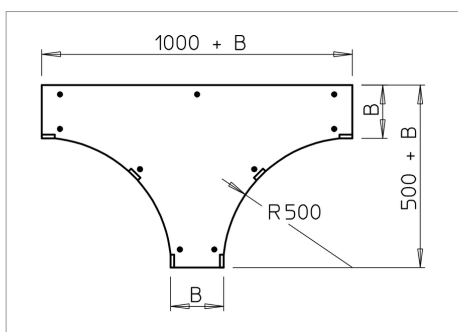

Technical data sheet

Cover for T piece

Cover for wide span tee with pre-mounted turn-buckles.

Type	Width mm	Plate thickness mm	Pack. pcs	Weight kg/100 pcs.	Art-No.
WDTRL 200 DD	200	1		392.000	6231667
WDTRL 300 DD	300	1		552.000	6231675
WDTRL 400 DD	400	1		1050.000	6231683
WDTRL 500 DD	500	1.25		1410.000	6231691
WDTRL 600 DD	600	1.25		1720.000	6231705