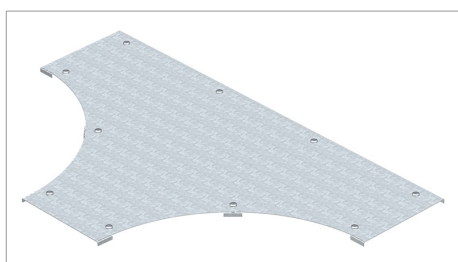

Technical data sheet

Cover for T piece

Cover for wide span tee with pre-mounted turn-buckles.

Type	Width mm	Plate thickness mm	Pack. pcs	Weight kg/100 pcs.	Art-No.
WDTRL 200 DD	200	1		392.000	6231667
WDTRL 300 DD	300	1		552.000	6231675
WDTRL 400 DD	400	1		1050.000	6231683
WDTRL 500 DD	500	1.25		1410.000	6231691
WDTRL 600 DD	600	1.25		1720.000	6231705

St Steel

DD Zinc-aluminium coated, double-dip

/pc.