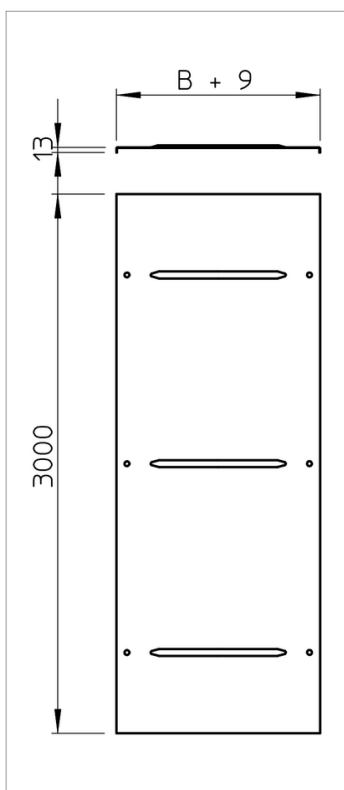

## Cover

Cover with turn-buckles for wide span cable tray and wide span cable ladder with side heights of 110 and 160 mm.

Transverse bead from 500 mm width.

Type	Width mm	Plate thickness mm	Length mm	Weight kg/100 m	Art.-No.
WDR L 1116 20 FS	200	1	3000	190.000	6227422
WDR L 1116 30 FS	300	1	3000	268.000	6227430
WDR L 1116 40 FS	400	1	3000	347.000	6227449
WDR L 1116 50 FS	500	1.5	3000	530.000	6227457
WDR L 1116 60 FS	600	1.5	3000	628.000	6227465