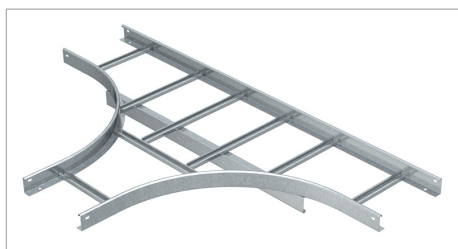

Fișă tehnică T piece

T piece, horizontal, for cable ladders with VS rungs and a side height of 60 mm.

Connectors should be ordered separately and in the appropriate quantity.

Type	Width mm	Pack. pcs	Weight kg/100 pcs.	Nr. art.
LT 620 VS FS	200	1	677.000	6213723
LT 630 VS FS	300	1	789.000	6213731
LT 640 VS FS	400	1	871.000	6213758
LT 650 VS FS	500	1	952.000	6213766

St Steel

FS Strip-galvanised

/pc.