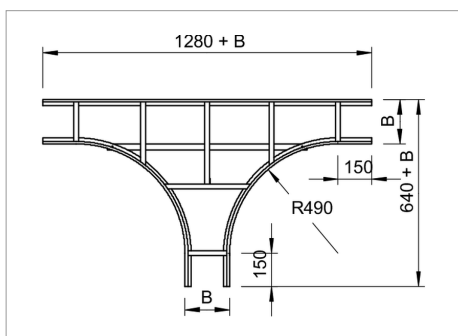

Fișă tehnică T piece

T piece, horizontal, for cable ladders with VS rungs and a side height of 60 mm.

Connectors should be ordered separately and in the appropriate quantity.

Type	Width mm	Pack. pcs	Weight kg/100 pcs.	Nr. art.
LT 620 VS FS	200	1	677.000	6213723
LT 630 VS FS	300	1	789.000	6213731
LT 640 VS FS	400	1	871.000	6213758
LT 650 VS FS	500	1	952.000	6213766