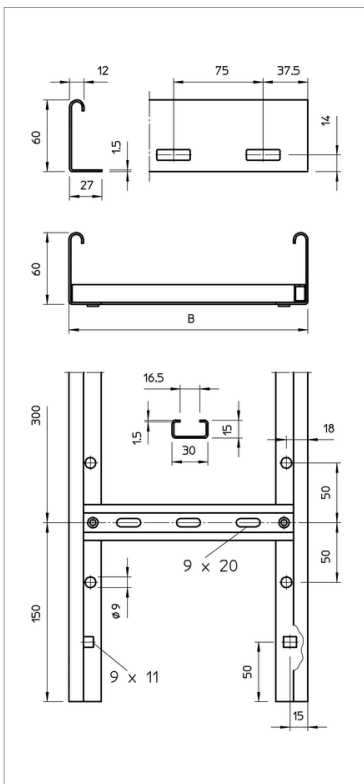

Technical data sheet

Cable ladder LG 60

Cable ladder with perforated side rail of side height 60 mm with riveted C profile rungs, open in an upwards direction (VS version).

The cable ladder is shipped folded up.

Type	Width mm	Rail thickness mm	Length mm	Usable cross- section cm ²	Weight kg/100 m	Art.-No.
LG 620 VS VA4571	200	1.5	6000		273.800	6101200
LG 630 VS VA4571	300	1.5	6000		298.000	6101208
LG 640 VS VA4571	400	1.5	6000		322.200	6101216
LG 650 VS VA4571	500	1.5	6000		346.300	6101223
LG 660 VS VA4571	600	1.5	6000		378.300	6101232