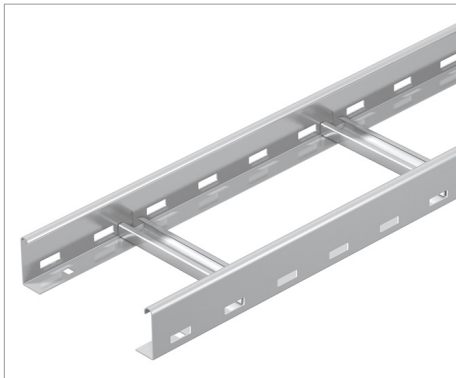

Technical data sheet

Cable ladder LG 60

Cable ladder with perforated side rail of side height 60 mm with riveted C profile rungs, open in an upwards direction (VS version).

The cable ladder is shipped folded up.

Type	Width mm	Rail thickness mm	Length mm	Usable cross- section cm ²	Weight kg/100 m	Art.-No.
LG 620 VS VA4571	200	1.5	6000		273.800	6101200
LG 630 VS VA4571	300	1.5	6000		298.000	6101208
LG 640 VS VA4571	400	1.5	6000		322.200	6101216
LG 650 VS VA4571	500	1.5	6000		346.300	6101223
LG 660 VS VA4571	600	1.5	6000		378.300	6101232