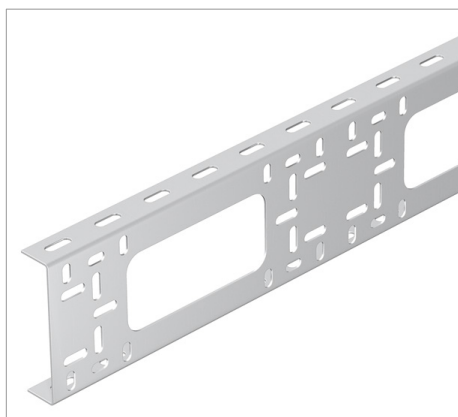

Technical data sheet BKK basic profile

BKK basic profile for creation of individual cable trays.

Type	Plate thickness mm	Dimension mm	Length mm	Weight kg/100 m	Art-No.
BKK 104 VA4301	1.5	104 x 25	3000	140.000	6070779

VA Stainless steel, grade 304 /m