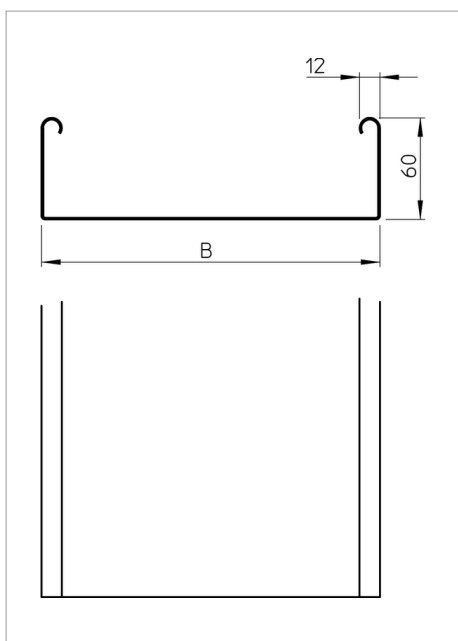

Technical data sheet Cable tray MKSU

MKSU 60 = Medium-duty cable tray system, unperforated, with a side height of 60 mm.

The cable tray has connector perforations on both sides. Connecting parts should be ordered separately and in the appropriate quantity.

Type	Width mm	Plate thickness mm	Length mm	Usable cross- section cm ²	Weight kg/100 m	Art.-No.
MKSU 610 VA4301	100	0.8	3000	58	154.000	6063772
MKSU 620 VA4301	200	0.8	3000	118	217.000	6063780
MKSU 630 VA4301	300	0.8	3000	178	280.000	6063799
MKSU 640 VA4301	400	1	3000	238	426.000	6063845
MKSU 650 VA4301	500	1	3000	298	520.000	6063861
MKSU 660 VA4301	600	1	3000	358	601.000	6063888