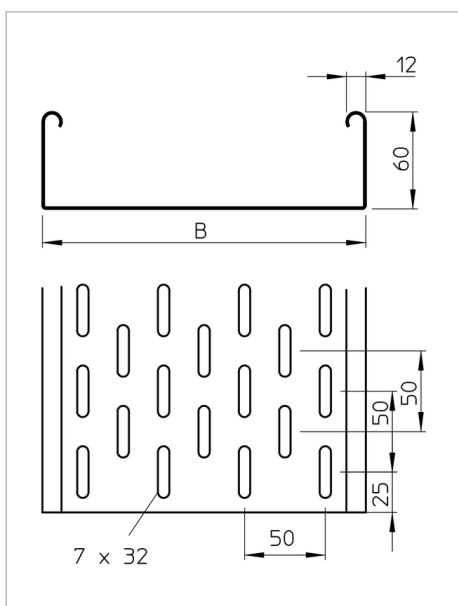

Technical data sheet Cable tray MKS

MKS 60 = Medium-duty cable tray system with a side height of 60 mm.

Connecting parts should be ordered in the appropriate quantity.

Type	Width mm	Plate thickness mm	Length mm	Usable cross- section cm ²	Weight kg/100 m	Art.-No.
MKS 610 VA4301	100	1	3000	58	173.700	6056016
MKS 620 VA4301	200	1	3000	118	239.000	6056024
MKS 630 VA4301	300	1	3000	178	305.000	6056040
MKS 640 VA4301	400	1	3000	238	402.000	6056059
MKS 650 VA4301	500	1	3000	298	450.000	6056075
MKS 660 VA4301	600	1	3000	358	528.000	6056083