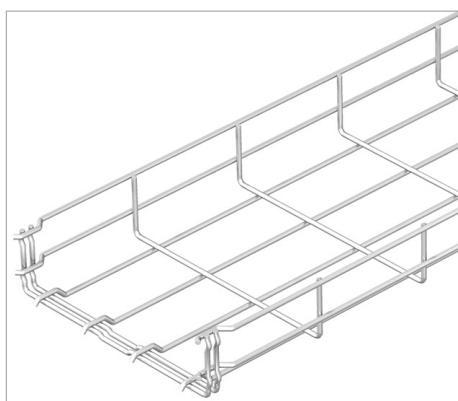

Technical data sheet

Mesh cable tray GR-Magic®

Mesh cable tray with shaped connector of side height 55 mm.

No additional connection components are required for the mesh cable tray, it is simply interlocked. The grid width is 50 x 100 mm (exception: GRM 55/50 = 20 x 100 mm).

Type	Width mm	Wire diameter mm	Length mm	Usable cross- section cm ²	Weight kg/100 m	Art.-No.
GRM 55 50VA4401	50	3.9	3000	16	67.000	6001087
GRM 55 100VA4401	100	3.9	3000	40	72.700	6001088
GRM 55 150VA4401	150	3.9	3000	63	88.000	6001090
GRM 55 200VA4401	200	3.9	3000	87	97.000	6001091
GRM 55 300VA4401	300	4.8	3000	129	200.000	6001093
GRM 55 400VA4401	400	4.8	3000	175	243.000	6001095
GRM 55 500VA4401	500	4.8	3000	220	287.000	6001097
GRM 55 600VA4401	600	4.8	3000	265	331.000	6001099