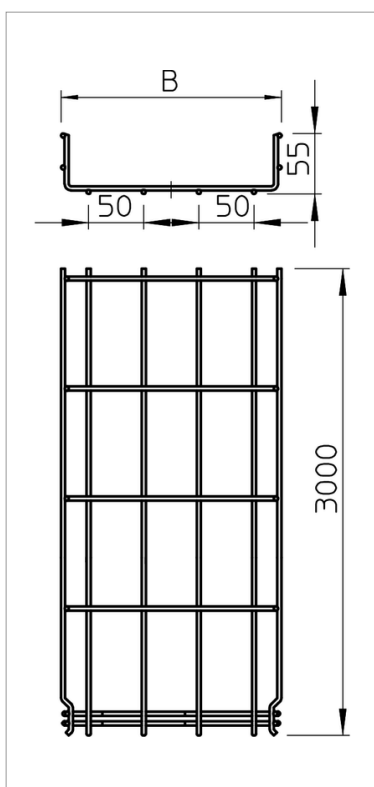

Technical data sheet

Mesh cable tray GR-Magic®

Mesh cable tray with shaped connector of side height 55 mm.

No additional connection components are required for the mesh cable tray, it is simply interlocked. The grid width is 50 x 100 mm (exception: GRM 55/50 = 20 x 100 mm).

Type	Width mm	Wire diameter mm	Length mm	Usable cross- section cm ²	Weight kg/100 m	Art.-No.
GRM 55 50VA4401	50	3.9	3000	16	67.000	6001087
GRM 55 100VA4401	100	3.9	3000	40	72.700	6001088
GRM 55 150VA4401	150	3.9	3000	63	88.000	6001090
GRM 55 200VA4401	200	3.9	3000	87	97.000	6001091
GRM 55 300VA4401	300	4.8	3000	129	200.000	6001093
GRM 55 400VA4401	400	4.8	3000	175	243.000	6001095
GRM 55 500VA4401	500	4.8	3000	220	287.000	6001097
GRM 55 600VA4401	600	4.8	3000	265	331.000	6001099