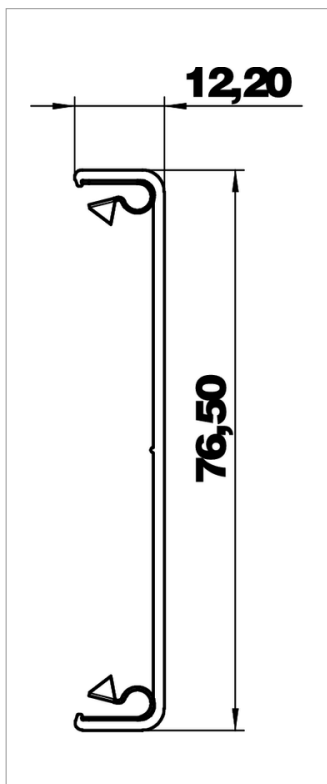

Technical data sheet

Cover

Cover for closing the GA aluminium device installation trunking.

Type	Colour	Surface finish	Length mm	Pack. m	Weight kg/100 m	Art.-No.
GA-OTRW	Pure white; RAL 9010		2000	2	38.300	6279720
GA-OTEL		Anodised	2000	2	38.300	6279723

Alu Aluminium

/m

CE