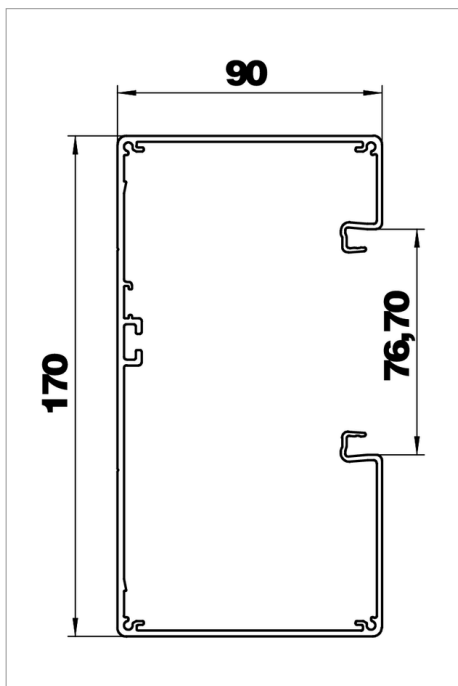

## Device installation trunking, trunking depth 90 mm

Device installation trunking without base perforation for direct wall mounting or mounting on panels. Over-lengths up to 6,000 mm for duct bases and covers as well as other RAL colours can be provided on request. The visible surfaces of the painted device installation trunking are laminated.

Cover must be ordered separately. We recommend the use of the cable retainers.

Type	Colour	Length mm	Pack. m	Weight kg/100 m	Art.-No.
GA-A90170EL		2000	6	284.500	6279503
GA-A90170RW	Pure white; RAL 9010	2000	6	284.500	6279500