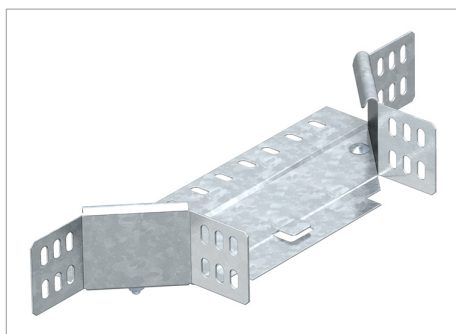

## Fișă tehnică Mounting/branch piece, width 100 mm to 300 mm

Add-on tee for horizontal and vertical use. For all cable tray types of 60 mm side height.

The fitting is shipped in an unmounted state.  
Including appropriate fastening material.

Type	Width mm	Pack. pcs	Weight kg/100 pcs.	Nr. art.
RAA 610 FS	100	1	43.000	6040403
RAA 620 FS	200	1	40.000	6040438
RAA 630 FS	300	1	50.000	6040446

**St** Steel

**FS** Strip-galvanised

/pc.