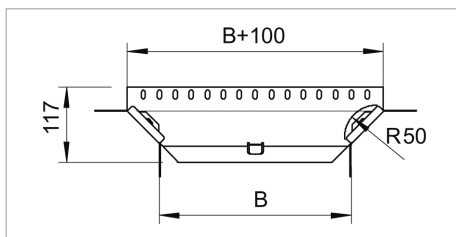

## Fișă tehnică Mounting/branch piece, width 100 mm to 300 mm

Add-on tee for horizontal and vertical use. For all cable tray types of 60 mm side height.

The fitting is shipped in an unmounted state.  
Including appropriate fastening material.

Type	Width mm	Pack. pcs	Weight kg/100 pcs.	Nr. art.
RAA 610 FS	100	1	43.000	6040403
RAA 620 FS	200	1	40.000	6040438
RAA 630 FS	300	1	50.000	6040446

**St** Steel

**FS** Strip-galvanised

/pc.