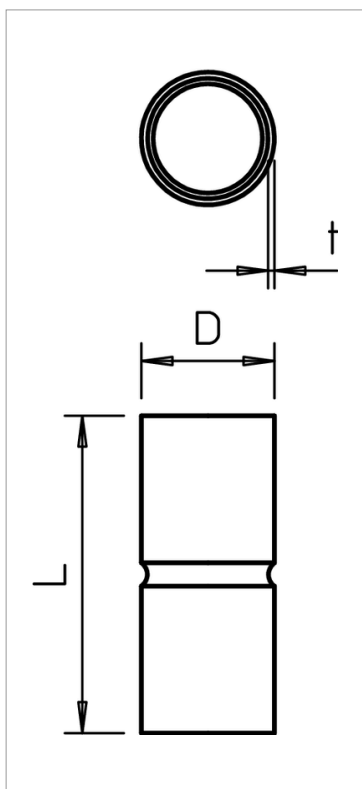

## Stapa pipe connection sleeve, without thread, black, powder-coated

Accessory part: plug-in sleeve for the connections between electrical installation pipes. With burr-free inner wall.

Type	Dimensi on M	Dimensi on L mm	Dimensi on D mm	Dimensi on t mm	Colour	Weight kg/100 pcs.	Pack. pcs	Art-No.
SV16W SW	M16	50	18.6	1	Black	2.400	25	204658 2
SV20W SW	M20	60	23.1	1.2	Black	4.000	50	204658 3
SV25W SW	M25	60	28.1	1.2	Black	5.200	50	204658 4
SV32W SW	M32	70	35.2	1.2	Black	7.200	50	204658 5
SV40W SW	M40	80	43.8	1.5	Black	13.200	25	204658 6
SV50W SW	M50	100	54	1.5	Black	20.000	10	204658 7
SV63W SW	M63	100	67	1.5	Black	26.000	5	204658 8