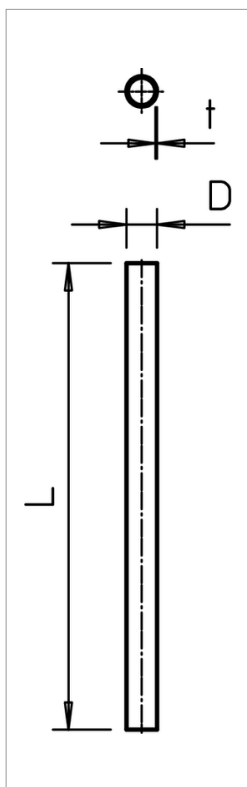

Technical data sheet

Aluminium pipe, without thread

Electrical installation pipe without threaded ends to EN 61386-1 for mechanical protection of cables. With burr-free inner wall.

Type	Dimension M	Dimension L mm	Dimension t mm	Weight kg/100 m	Pack. m	Art.-No.
S16 W ALU	M16	3000	1.2	15.067	30	2046002
S20 W ALU	M20	3000	1.2	19.134	30	2046003
S25 W ALU	M25	3000	1.3	26.134	30	2046004
S32 W ALU	M32	3000	1.3	33.834	30	2046005
S40 W ALU	M40	3000	1.4	45.800	15	2046006
S50 W ALU	M50	3000	1.4	57.700	15	2046007
S63 W ALU	M63	3000	1.7	88.334	15	2046008