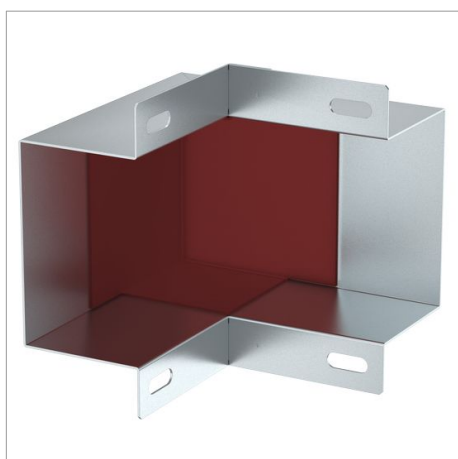

## External corner

Hood to cover two BSKM 0711 duct ends as external corner for direct wall and ceiling mountings, including seals.

Type	Pack. pcs	Weight kg/100 pcs.	Art.-No.
BSKM-AE 0711	1	124.200	7216320

**St** Steel

**FS** Strip-galvanised

/pc.